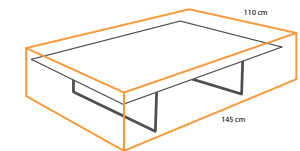

€ 43,99

TO-6867

8719638368674

COVER FOR STACKABLE
CHAIRS

66 x 95 x 93 / 133 cm

Polyester