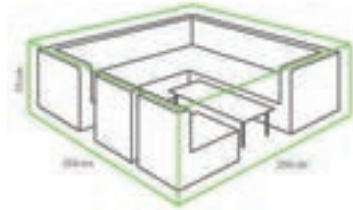

Beschermhoes

COVER FOR LOUNGESET
250 X 250 CM

250 x 250 x 75 cm

Polyester

€ 69,99

8719638365680

TO-6568

COVER FOR LOUNGESET
280 X 230 CM

280 x 230 x 80 cm

Polyester