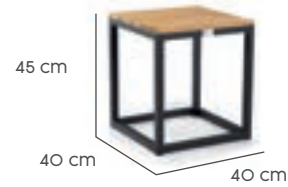

Rio Lounge Tables

RIO COFFEE TABLE SMALL TEAK

40 x 40 x 45 cm
Charcoal / Teak