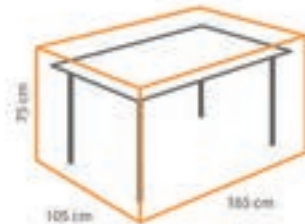

€ 39,99

TO-6552

8719638365529

COVER FOR TABLE 180 CM

185 x 205 x 75 cm

Polyester