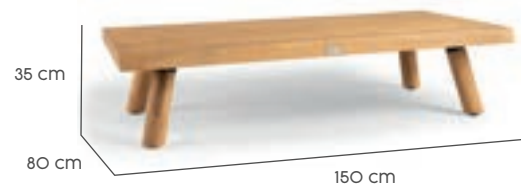

WAKKANDA COFFEE TABLE LARGE

150 x 80 x 35 cm

Teak

€ 699,-

8719638363907

TO-6390