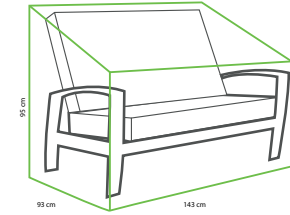

COVER FOR VALENCIA &
QUEENS LOUNGE 2-SEATER

143 x 93 x 95/55cm

Polyester

€ 69,99

8719638368636

TO-6863