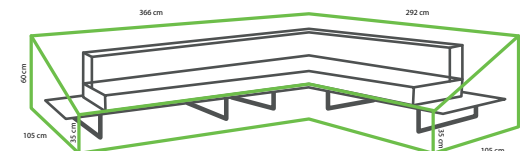

€ 129,99

TO-6866

8719638368667

COVER FOR DAWSON
LOUNGE SET

252 / 86 x 252 / 86 x 70 / 25 cm

Polyester