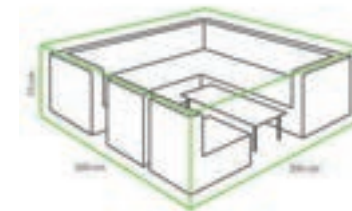

€ 89,99

8719638365758

TO-6575

COVER FOR CORNERSET
215 CM

215 / 85 x 215 / 85 x 70 cm

Polyester