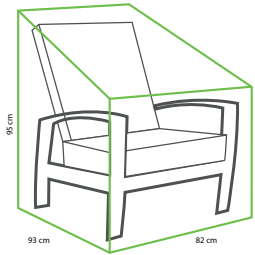

COVER FOR VALENCIA
& QUEENS LOUNGE CHAIR

82 x 93 x 95/55cm

Polyester

€ 59,99

8719638368629

TO-6862