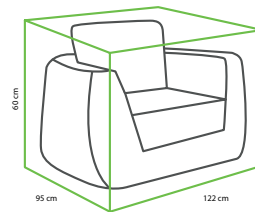

COVER FOR WAKKANDA
LOUNGE CHAIR

122 x 95 x 60 cm

Polyester

€ 79,99

8718657653655

TO-5365