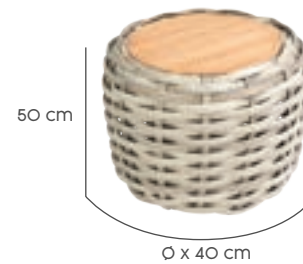

WAKKANDA SIDE TABLE

50 cm Ø x 40 cm

Kubo / Teak

€ 229,-

8719638363891

TO-6389