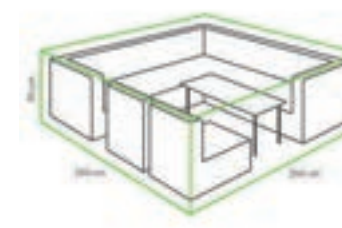

COVER FOR LOUNGE DINING SET 260 X 260 X 95 CM

260 x 260 x 95 cm

Polyester

€ 84,99

8719638365765

TO-6576