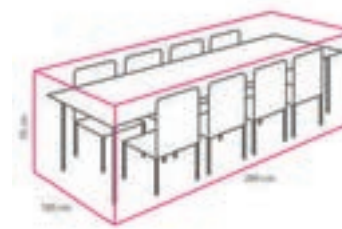

COVER FOR DINING SET XL

285 x 180 x 95 cm

Polyester

€ 79,99

8719638365635

TO-6563