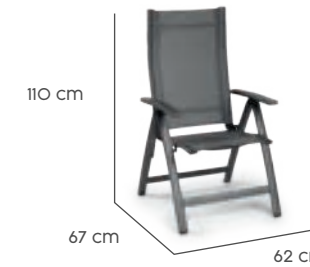

### STELVIO FOLDING CHAIR

62 x 67 x 110 cm

Mixed Grey

€ 189,-

3

8718657650012

TO-0012