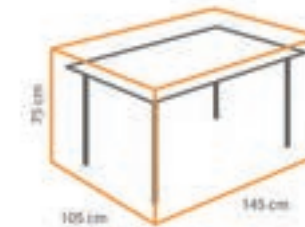

€ 34,99

TO-6551

8719638365512

COVER FOR TABLE 160 CM

165 x 105 x 75 cm

Polyester