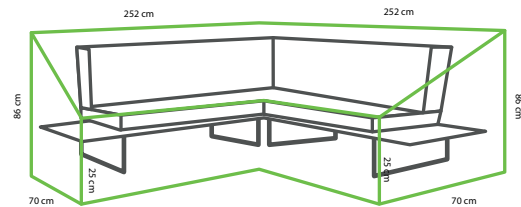

€ 129,99

TO-5367

8718657653679

COVER FOR BORA BORA
LOUNGE TABLE

145 x 110 x 20cm

Polyester