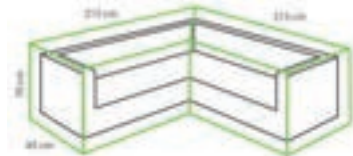

300 x 300 x 75 cm

Polyester

€ 89,99

8719638365758

TO-6575

COVER FOR CORNERSET  
215 CM

215 / 85 x 215 / 85 x 70 cm

Polyester