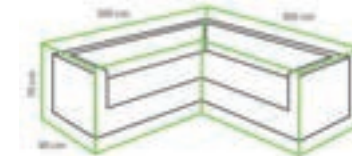

€ 84,99

8719638365727

TO-6572