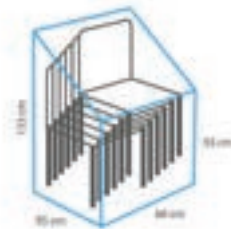

€ 29,99

TO-6548

8719638365482

COVER FOR TABLE 140 CM

145 x 105 x 75 cm

Polyester