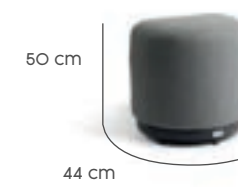

EMERSON HOCKER CHARCOAL

50 x 44 cm

Charcoal

€ 179,-

8719638363914

TO-6391