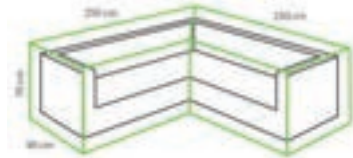

Beschermhoes

COVER FOR CORNERSET
250 CM

250 / 95 x 250 / 90 x 70 cm

Polyester

€ 79,99

3

TO-6303

8719638363037

COVER FOR BIG CORNERSET
275 CM

275 / 100 x 275 / 100 x 70 cm

Polyester