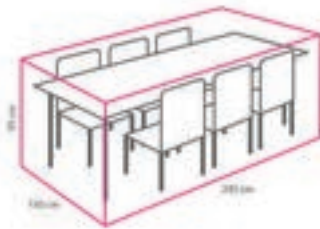

## COVER FOR DINING SET L

245 x 150 x 95 cm

Polyester

€ 69,99

8719638363020

TO-6302