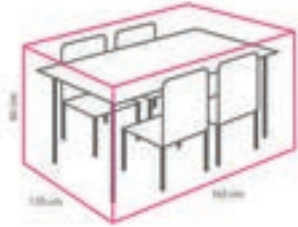

Beschermhoes

COVER FOR DINING SET S

165 x 135 x 95 cm

Polyester

€ 19,99

8719638363006

TO-6300