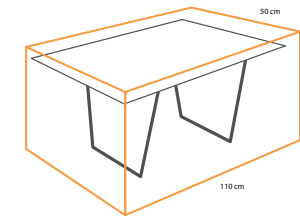

COVER FOR VALENCIA
LOUNGE TABLE

110 x 50 x 55cm

Polyester

€ 49,99

8719638368612

TO-6861