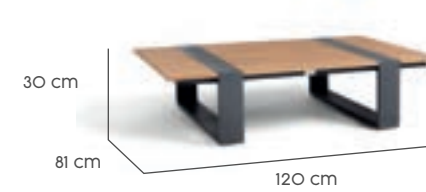

DAWSON TEAK COFFEE TABLE

120 x 81 x 30 cm

Black / Teak

€ 339,-

TO-6955

8719638369558