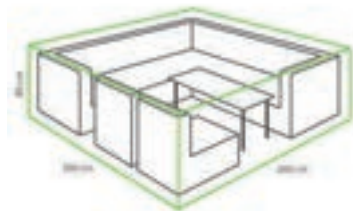

€ 79,99

8719638365741

TO-6574

COVER FOR LOUNGESET
300 X 300 CM

300 x 300 x 75 cm

Polyester