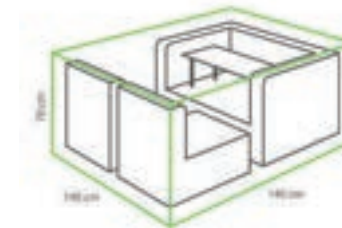

COVER FOR LOUNGE SET 140 X 140 X 70 CM

140 x 140 x 70 cm

Polyester

€ 39,99

8719638365659

TO-6565