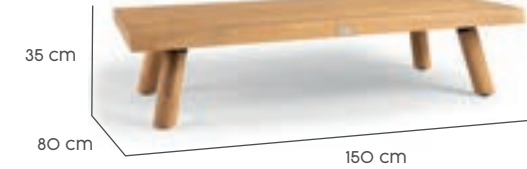

€ 699,-

8719638363907

TO-6390

**MARKOS COFFEE
TABLE TEAK**

120 x 79 x 42 cm

Charcoal / Teak