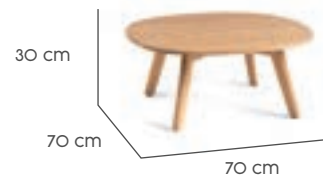

€ 329,-

8719638365444

TO-6544

PEP COFFEE TABLE TEAK
LARGE

70 x 120 x 32 cm

Teak