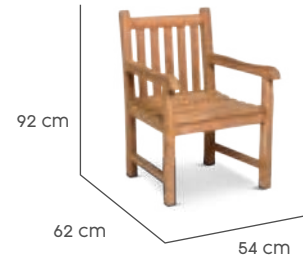

# Indonesian Teak Wood

CORDOBA TEAK CHAIR

54 x 62 x 92 cm

€ 179,-

TO-6292

8719638362924

CORDOBA TEAK BENCH  
120 CM

120 x 65 x 92 cm