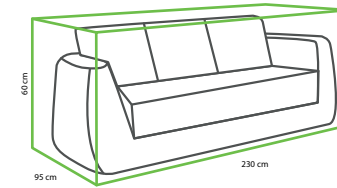

COVER FOR WAKKANDA
LOUNGE 3-SEATER

230 x 95 x 60 cm

Polyester

€ 99,99

8718657653693

TO-5369