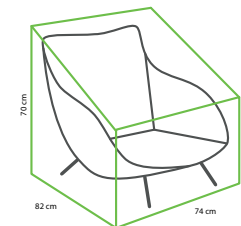

COVER FOR PRICE
LOUNGE CHAIR

74 x 82 x 70 / 26 cm

Polyester

€ 69,99

8718657653686

TO-5368