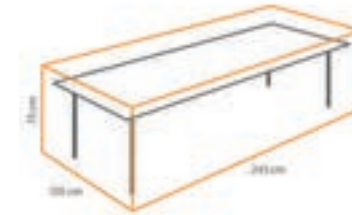

COVER FOR TABLE 240 CM

245 x 105 x 75 cm

Polyester

€ 54,99

TO-6555

8719638365550