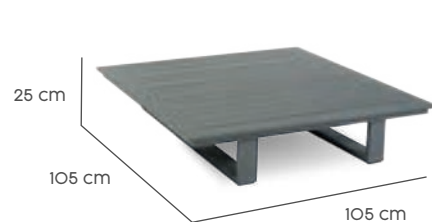

Bora Bora Aluminium Lounge Charcoal

**BORA BORA ALU LOUNGE
SET LEFT CHARCOAL**
2-Seater Left
2-Seater Right
Double Corner Left
Coffee Table

360 x 285 x 90 cm

Alu / Charcoal

TO-6617

€ 3.769,-

8719638366175

**BORA BORA ALU LOUNGE
SET RIGHT CHARCOAL**
2-Seater Left
2-Seater Right
Double Corner Right
Coffee Table

360 x 285 x 90 cm

Alu / Charcoal

TO-6991

€ 3.769,-

8719638369916

**BORA BORA ALU LOUNGE
DOUBLE CORNER RIGHT
CHARCOAL**

179 x 105 x 90 cm

Alu / Charcoal

TO-6373

€ 1.099,-

8719638363730

**BORA BORA ALU LOUNGE
DOUBLE CORNER LEFT CHAR-
COAL**

179 x 105 x 90 cm

Alu / Charcoal

TO-6372

€ 1.099,-

8719638363723

**BORA BORA ALU LOUNGE
2-SEATER RIGHT CHARCOAL**

182 x 105 x 90 cm

Alu / Charcoal

TO-6371

€ 1.049,-

8719638363716

**BORA BORA ALU LOUNGE
2-SEATER LEFT CHARCOAL**

182 x 105 x 90 cm

Alu / Charcoal

TO-6370

€ 1.049,-

8719638363709

**BORA BORA ALU LOUNGE
COFFEE TABLE SMALL**

105 x 105 x 25 cm

Alu / Charcoal

TO-6598

€ 509,-

8719638365987

**BORA BORA ALU LOUNGE
COFFEE TABLE**

140 x 105 x 25 cm

Alu / Charcoal

TO-6369

€ 569,-

8719638363693