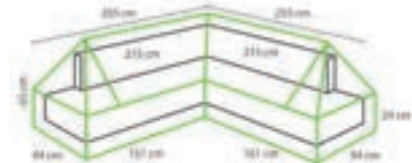

€ 89,99

3

TO-6577

8719638365772

COVER FOR PATEAU
LOUNGESET 272 CM

272 / 232 x 272 / 232 x 65 cm

Polyester