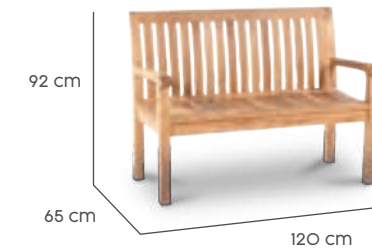

€ 349,-

TO-6583

8719638365833

150 x 65 x 92 cm