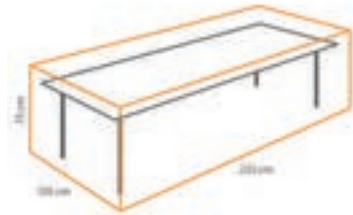

Beschermhoes

COVER FOR TABLE 220 CM

225 x 205 x 75 cm

Polyester

€ 49,99

TO-6554

8719638365543