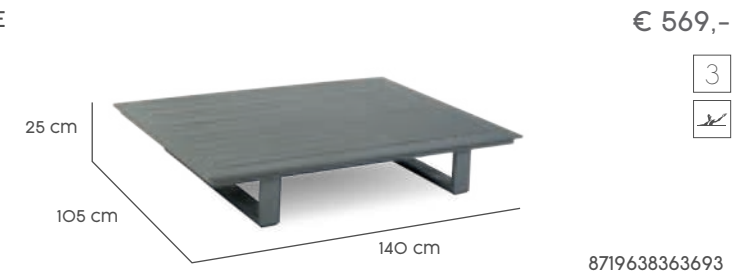

Bora Bora Aluminium Lounge *Black*

**BORA BORA ALU LOUNGE SET
LEFT BLACK**
2-Seater Left
2-Seater Right
Double Corner Left
Coffee Table

360 x 285 x 90 cm

Alu / Black

TO-6997

**BORA BORA ALU LOUNGE SET
RIGHT BLACK**
2-Seater Left
2-Seater Right
Double Corner Right
Coffee Table

360 x 285 x 90 cm

Alu / Black

TO-6998

**BORA BORA ALU LOUNGE
DOUBLE CORNER RIGHT
BLACK**

179 x 105 x 90 cm

Alu / Black

TO-6994

**BORA BORA ALU LOUNGE
DOUBLE CORNER LEFT BLACK**

179 x 105 x 90 cm

Alu / Black

TO-6993

**BORA BORA ALU LOUNGE
2-SEATER RIGHT BLACK**

182 x 105 x 90 cm

Alu / Black

TO-6996

**BORA BORA ALU LOUNGE
2-SEATER LEFT BLACK**

182 x 105 x 90 cm

Alu / Black

TO-6995

**BORA BORA ALU LOUNGE
COFFEE TABLE SMALL**

105 x 105 x 25 cm

Alu / Charcoal

TO-6598

**BORA BORA ALU LOUNGE
COFFEE TABLE**

140 x 105 x 25 cm

Alu / Charcoal

TO-6369