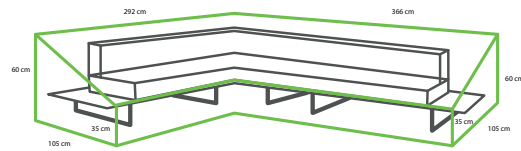

Beschermhoes

COVER FOR BORA BORA
LOUNGE SET RIGHT

292/105 x 366/105 x 60/35cm

Polyester

€ 129,99

TO-6865

8719638368650

COVER FOR BORA BORA
LOUNGE SET LEFT

366/105 x 292/105 x 60/35cm

Polyester