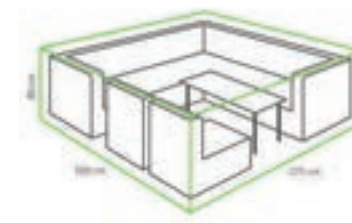

€ 84,99

8719638365734

TO-6573

COVER FOR LOUNGESET
260 X 200 CM

260 x 200 x 80 cm

Polyester