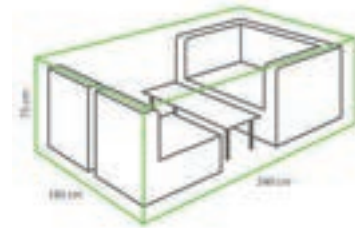

## COVER FOR LOUNGE SET 240 X 180 X 75 CM

240 x 180 x 75 cm

Polyester

€ 79,99

8719638365673

TO-6567