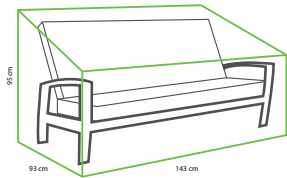

COVER FOR VALENCIA
& QUEENS LOUNGE 3-SEATER

204 x 93 x 95/55cm

Polyester

€ 79,99

8719638368643

TO-6864