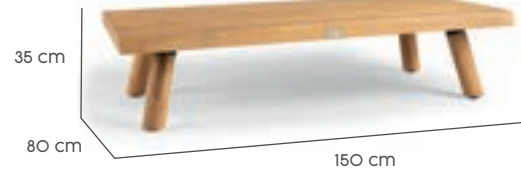

WAKKANDA COFFEE TABLE LARGE

150 x 80 x 35 cm

Teak

€ 699,-

8719638363907

TO-6390