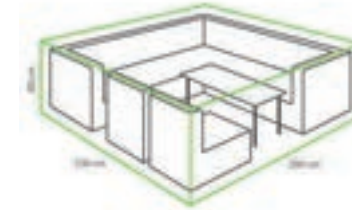

€ 74,99

8719638365697

TO-6569

COVER FOR LOUNGESET
300 X 200 CM

300 x 200 x 75 cm

Polyester