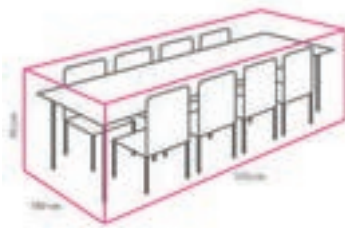

COVER FOR DINING SET XXL

310 x 180 x 95 cm

Polyester

€ 89,99

8719638365642

TO-6564