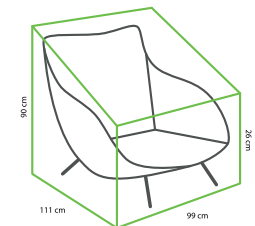

COVER FOR KING
LOUNGE CHAIR

99 x 111 x 90 / 26 cm

Polyester

€ 79,99

8718657653662

TO-5366