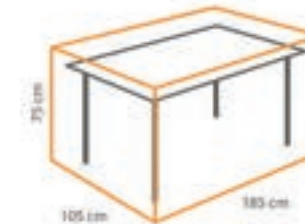

€ 44,99

TO-6553

8719638365536